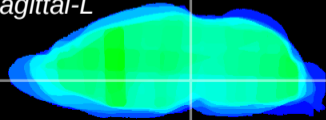

*Coronal*

*Sagittal-R*

*Sagittal-L*

ViBrism: CX35000  
*Horizontal*

VTA