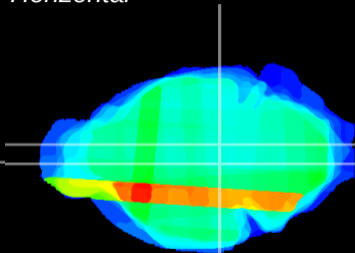

*Coronal*

*Sagittal-R*

*Sagittal-L*

ViBrism: CX35000  
*Horizontal*

VTA