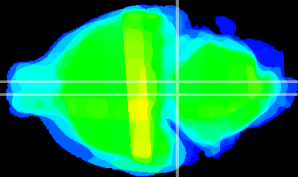

Coronal

Sagittal-R

Sagittal-L

ViBrism: CX35241
Horizontal

Pn