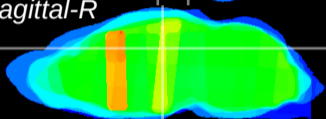

Coronal

Sagittal-R

Sagittal-L

ViBrism: CX36001
Horizontal

DG