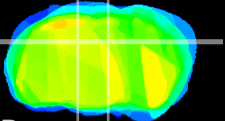

Coronal

Sagittal-R

Sagittal-L

ViBrism: CX36001
Horizontal

DG