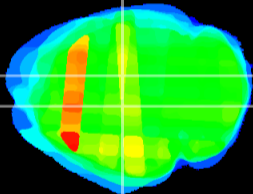

Coronal

Sagittal-R

Sagittal-L

ViBrism: CX36001
Horizontal

DG