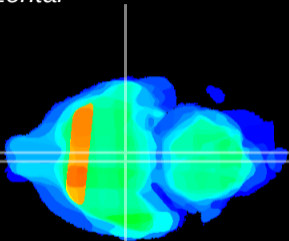

Coronal

Sagittal-R

Sagittal-L

ViBrism: CX36066
Horizontal

VMH