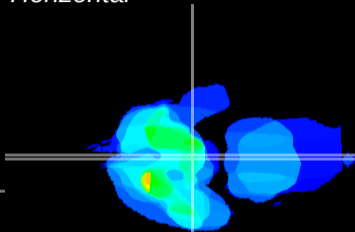

*Coronal*

*Sagittal-R*

*Sagittal-L*

ViBrism: CX36455  
*Horizontal*

ME